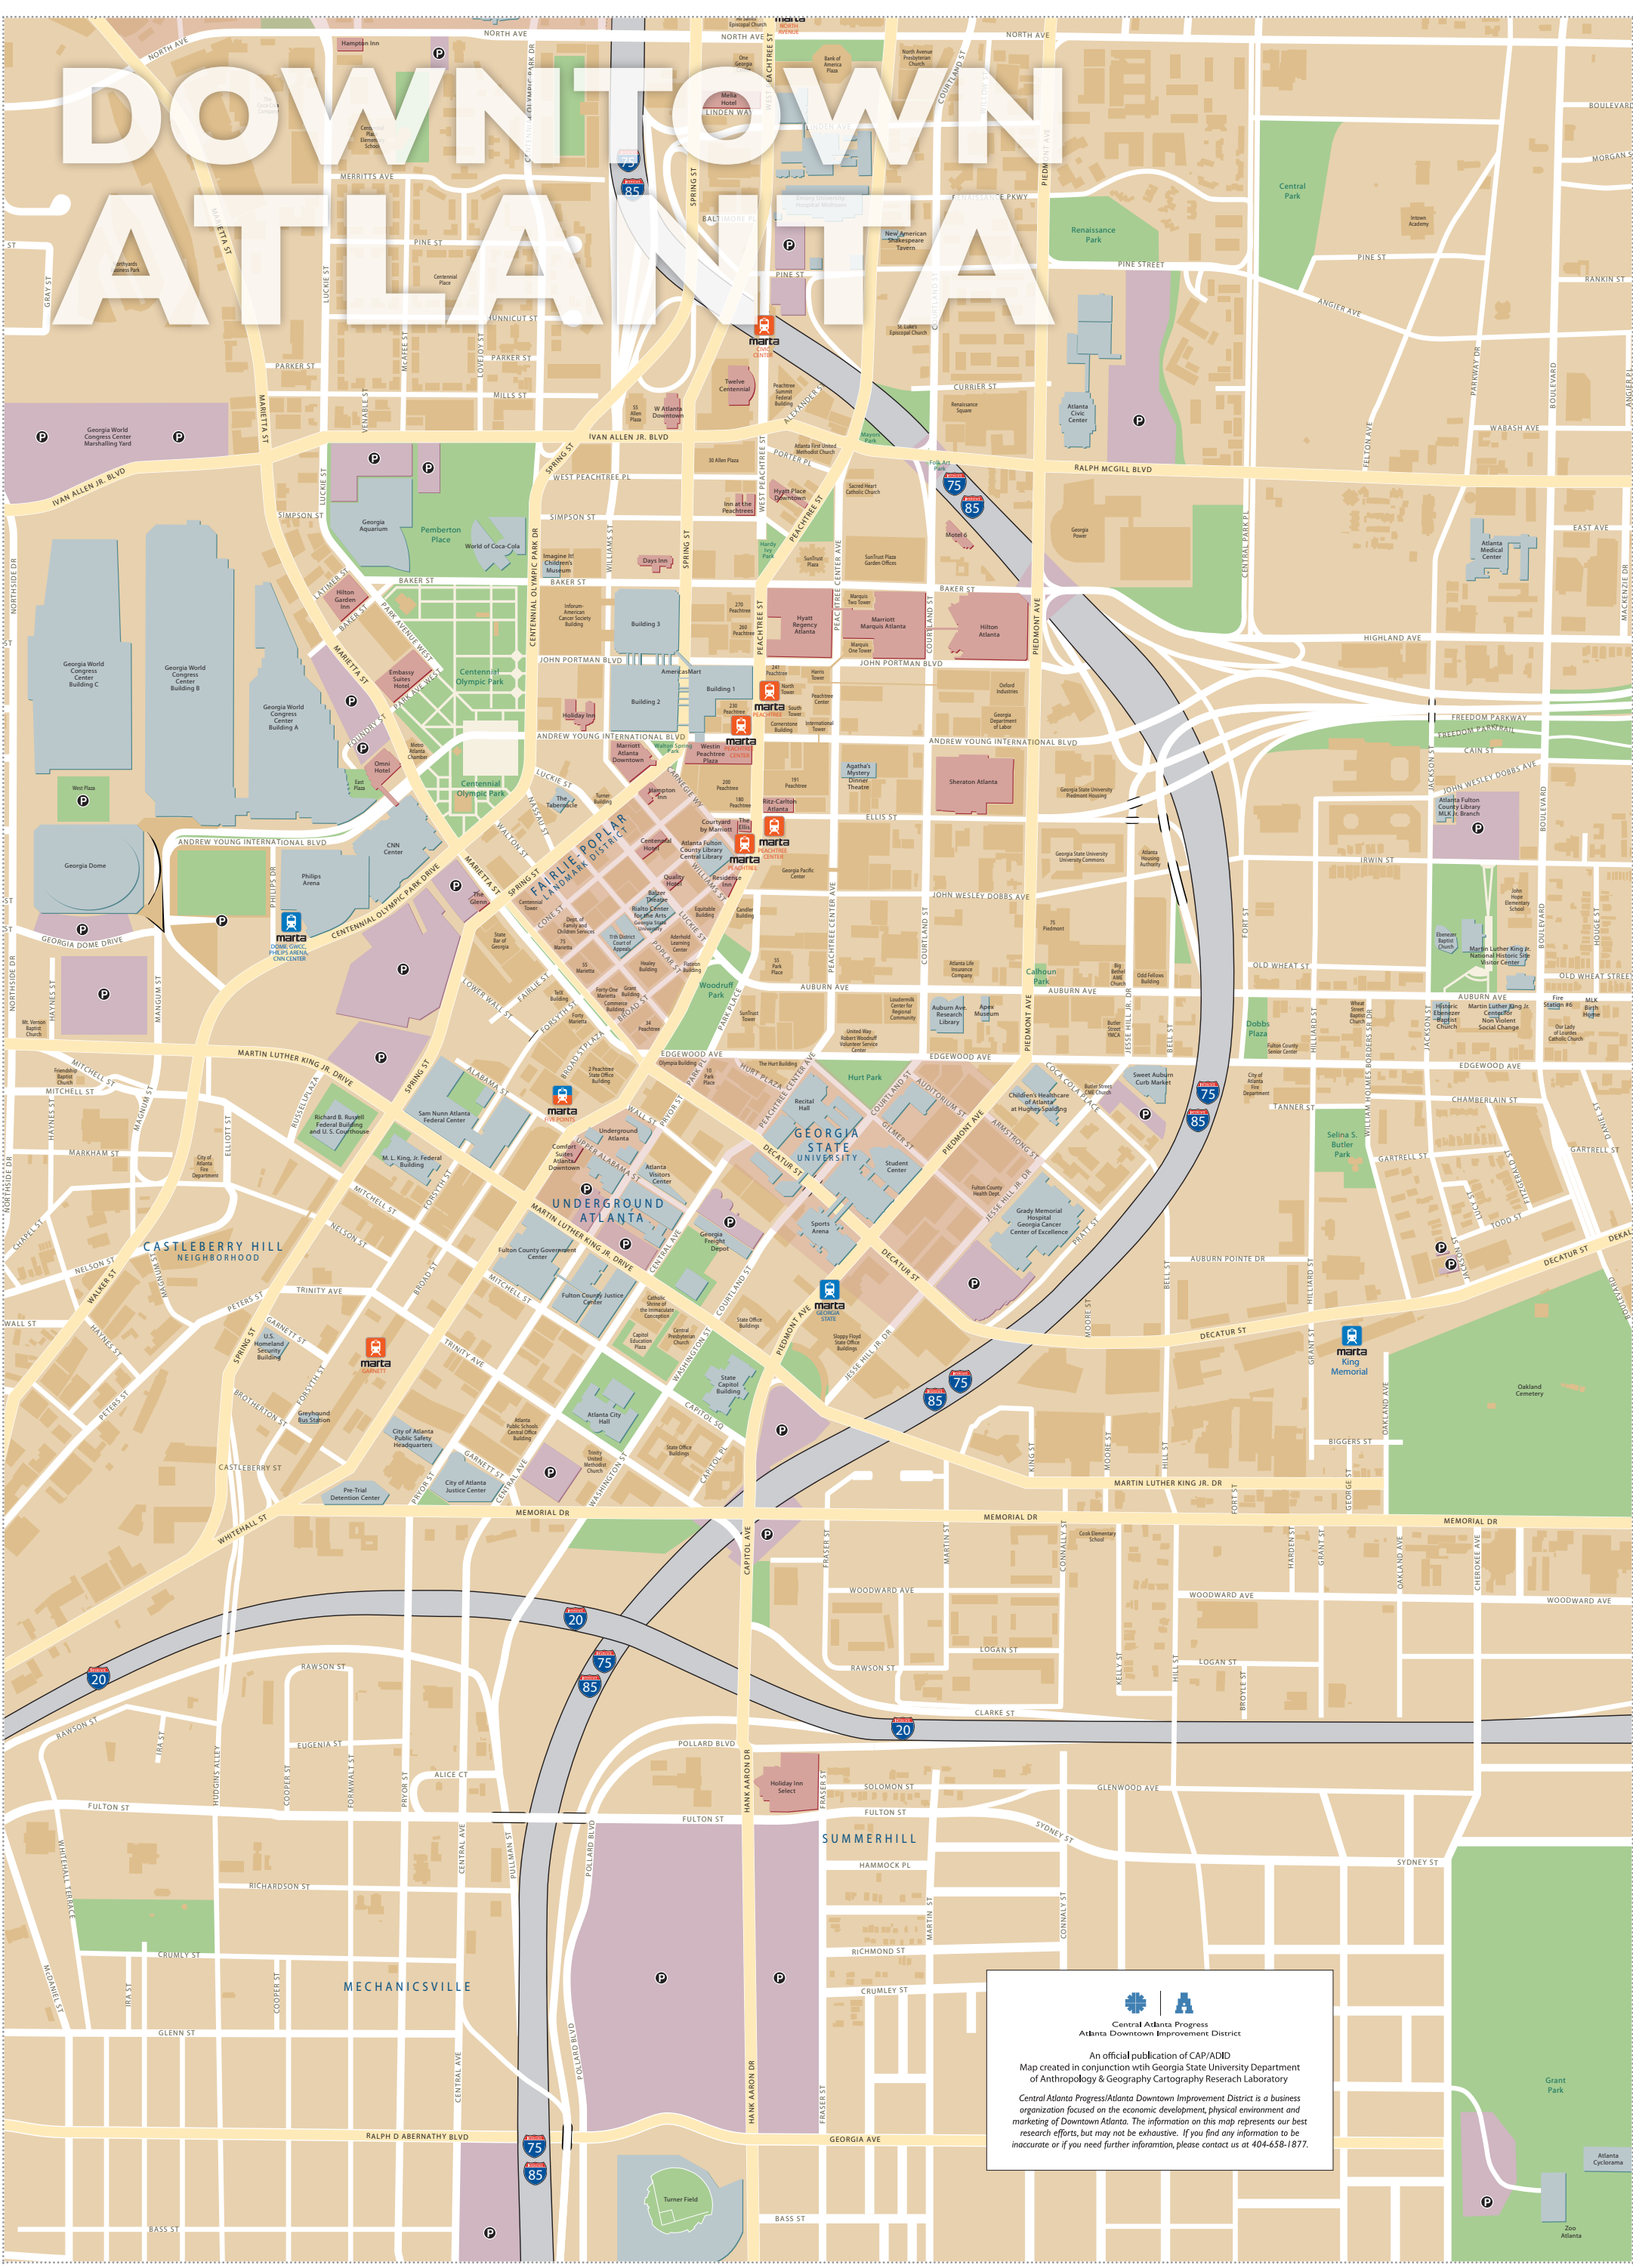

DOWNTOWN ATLANTA

Central Atlanta Progress
Atlanta Downtown Improvement District

An official publication of CAP/ADID
Map created in conjunction with Georgia State University Department
of Anthropology & Geography Cartography Research Laboratory

Central Atlanta Progress/Atlanta Downtown Improvement District is a business
organization focused on the economic development, physical environment and
marketing of Downtown Atlanta. The information on this map represents our best
research efforts, but may not be exhaustive. If you find any information to be
inaccurate or if you need further information, please contact us at 404-658-1877.