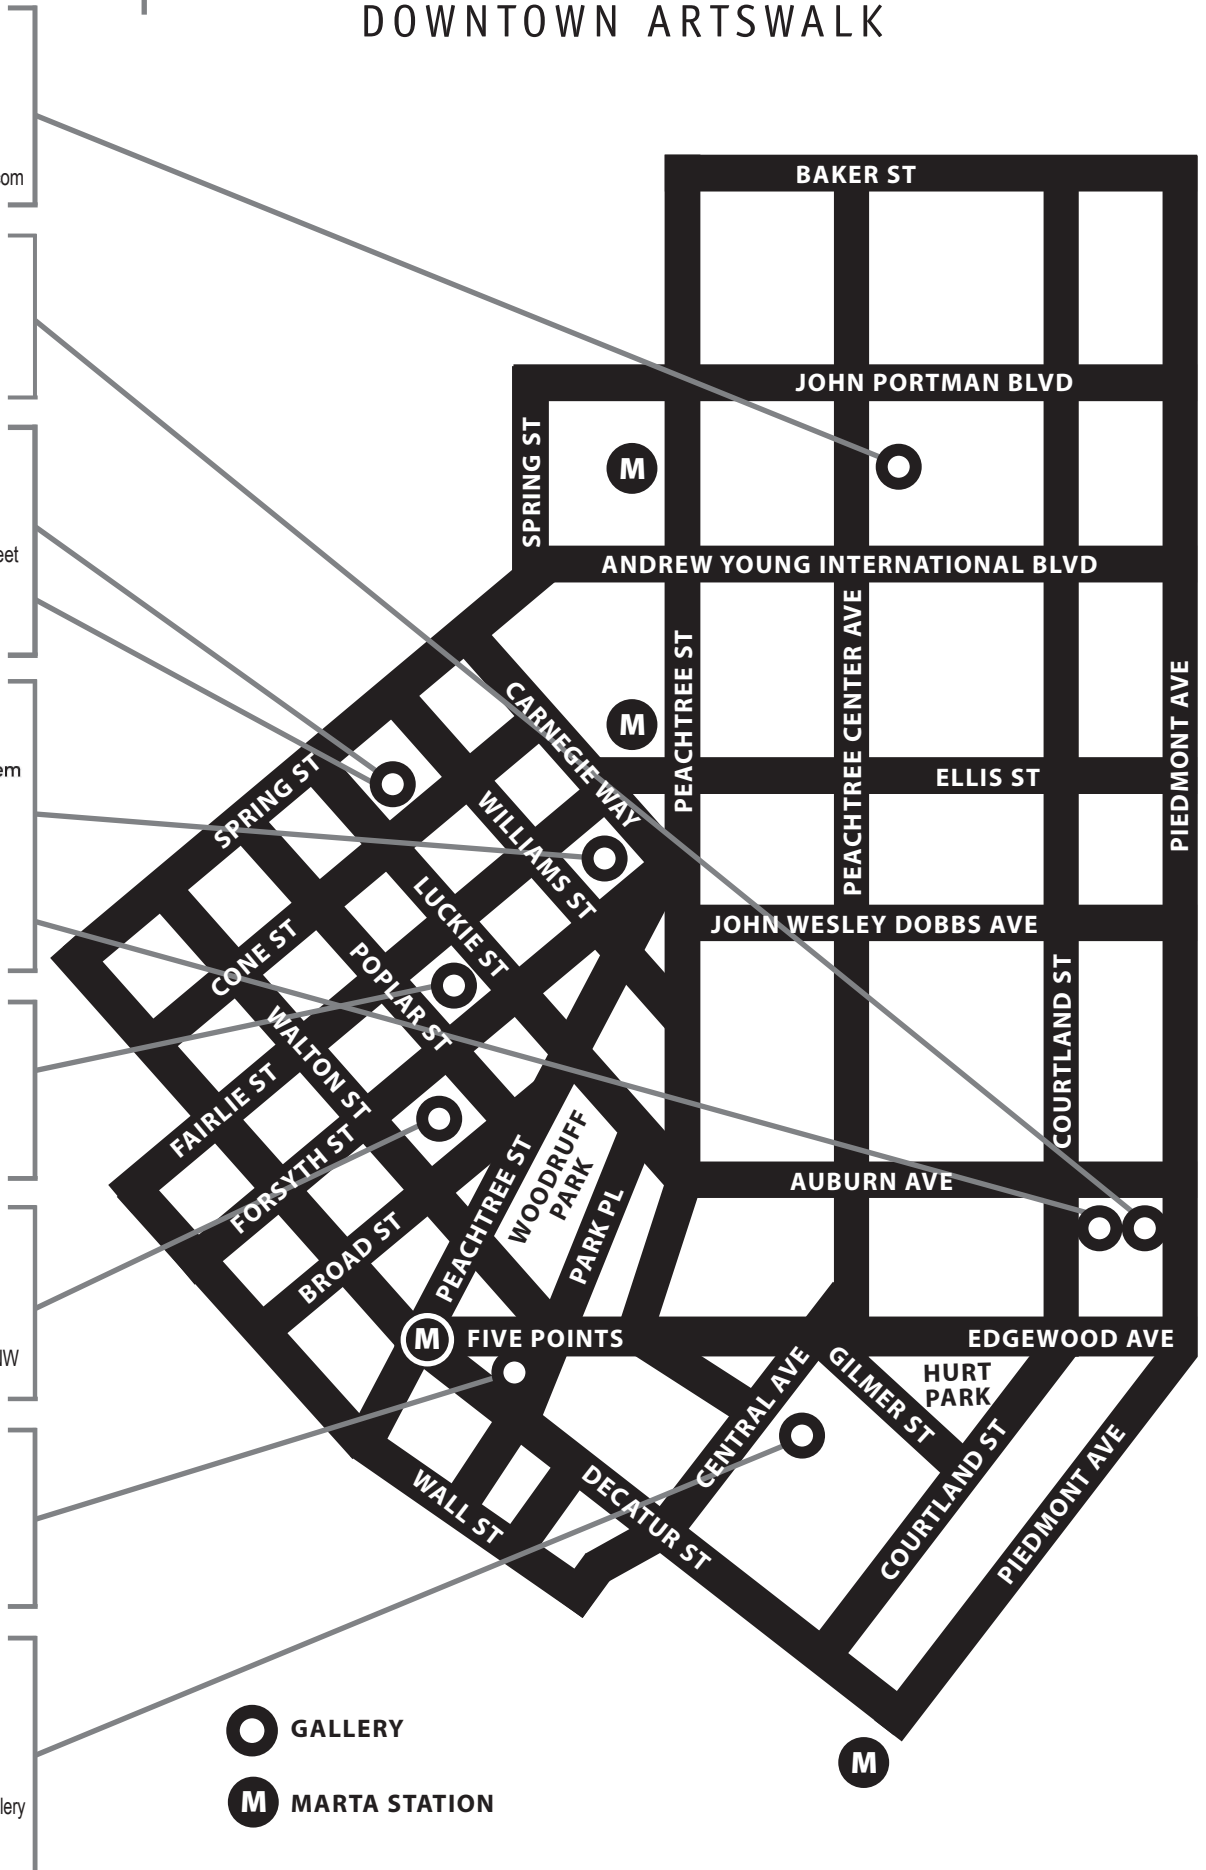

FIRST THURSDAYS

DOWNTOWN ARTSWALK

Mary Stanley Studio
Gallery 2 • Marquis Two Tower
235 Peachtree Center Avenue
404.892.3211 www.marystanleystudio.com

The **APEX** Museum

The Apex Museum
135 Auburn Avenue
404.523.2739 apexmuseum.org

Paige Harvey Art, Studio II
132 Cone Street Enter at 130 Cone Street
Luckie Street Studios
130 Cone Street
404.577.4261 www.paigeharveyart.com

atlanta-fulton public library system

Atlanta-Fulton Public Library
Central Library
One Margaret Mitchell Square
404.730.1700 www.afplweb.com
Auburn Avenue Research Library
101 Auburn Avenue, NE
404.730.4001 www.afpls.org/aarl

Rialto Center for the Arts
80 Forsyth Street NW
404.413.9849 www.rialtocenter.org

Arts for All Gallery • VSA arts of Georgia
The Healey Building, 57 Forsyth Street NW
404.221.1270 www.VSAartsGA.org

Digital Arts Entertainment Laboratory
One Park Place South
404.523.2739 www.daelab.com

Georgia State University
Ernest G. Welch School of Art & Design Gallery
10 Peachtree Center Avenue
404.413.5230 www.gsu.edu/artgallery

GALLERY

MARTA STATION