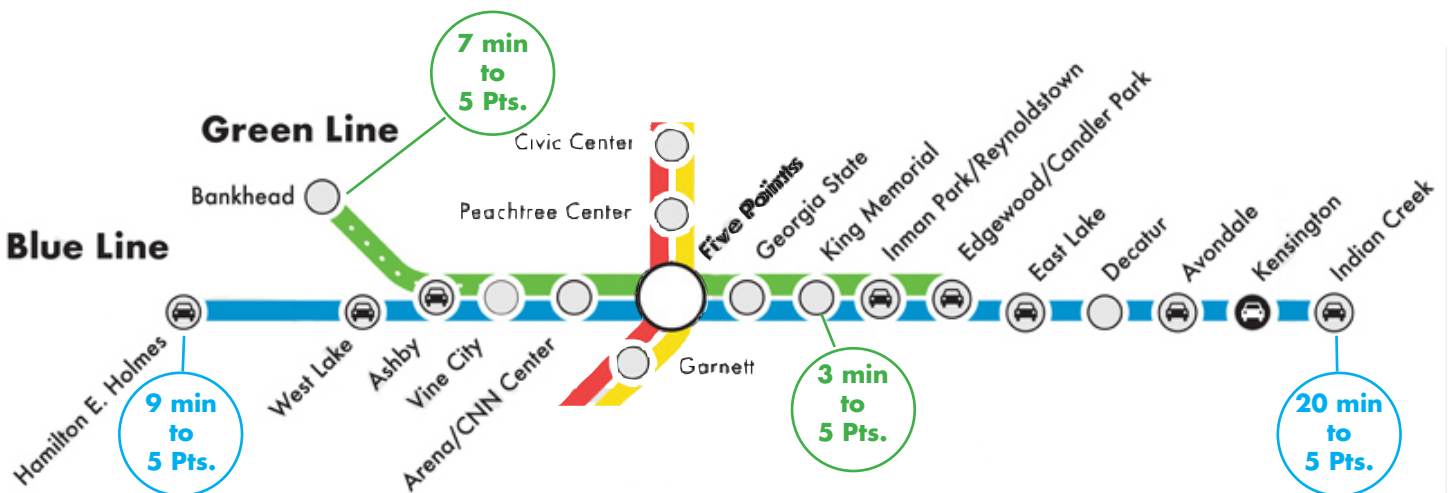

Early Rail Schedule: Sunday, March 18, 2012

Publix Georgia Marathon & Half Marathon

Take MARTA rail to Peachtree Center Station.

RACE STARTS AT 7:00 A.M.!

BLUE & GREEN LINES -- eastbound			TRANSFER RED & GOLD LINES -- northbound		BLUE & GREEN LINES -- westbound		
H.E. Holmes	Bankhead	Five Points	Five Points Northbound	Peachtree Center	Five Points	King Memorial	Indian Creek
	5:01 AM	5:08 AM	5:06 AM	5:07 AM	5:02 AM	4:59 AM	
5:01 AM		5:10 AM	5:16 AM	5:17 AM	5:18	5:15	
	5:13	5:20	5:26	5:27	5:20 AM		5:00 AM
5:21		5:30	5:36	5:37	5:30	5:27	
	5:33	5:40	5:46	5:47	5:40		5:20
5:41		5:50	5:56	5:57	5:50	5:47	
	5:53	6:00	6:06	6:07	6:00		5:40
6:01		6:10	6:16	6:17	6:10	6:07	
	6:13	6:20	6:26	6:27	6:20		6:00
			6:36	6:37			

continue with regular Sunday schedules...   continue with regular Sunday schedules...   continue with regular Sunday schedules...

We Serve with Pride.

www.itsmarta.com | 404 848 5000